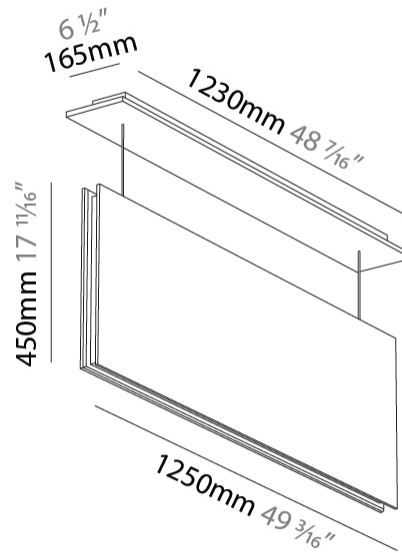

1. To build a product code in our configurator select the specify button on the base model # product page
2. To build a manual product code on this datasheet choose from the options listed below in blue font and add the suffix to the base model #

GENERAL

Series: Lullaby
Brand: Prolicht
Division: Architectural
Mounting Type: Suspension
Mounting Location: Ceiling
Subcategory: Acoustic

PHYSICAL

Shape: Rectangle
Length (mm): 1250
Length (in): 49 ³/₁₆
Width (mm): 50
Width (in): 1 ¹⁵/₁₆
Height (mm): 450
Height (in): 17 ¹¹/₁₆
Light Distribution: Direct
Fixture Finish: [ANC / ASH / BNA / BTC / BZE / CEL / EGG / EVG / FOG / FOS / FST / FUA / IRI / IRO / KHA / LIC / LIM / MER / MSN / MUS / ONX / PEA / PLU / POL / PPY / RAY / ROY / RST / STE / SWD / TAN / TAU](#)
Fixture Material: Aluminum
Cable Details: 2,000mm / 6,000mm Transparent Cable

ELECTRICAL

Lamp Type: LED
Input Wattage (W): 26
Total Output Wattage (W): 23.7
Dimming: [Non-Dimmable / 0-10V Dimming](#)
Driver Included: Yes
Driver Location: Integrated
Driver Type: Constant Current - Universal
Driver Class: Class 2
Input Voltage (V): 120 - 277

LED

Color Temperature (°K): [2700 / 3000 / 3500 / 4000](#)
Max. Delivered Lumen (lm): [3432 / 3482 / 3515 / 3582](#)
Nominal Lumen (lm): [4100 / 4160 / 4200 / 4280](#)
CRI: >90 CRI
Lamp Life (hrs): 80000

OPTICAL

Beam Angle: 80

RATINGS AND CERTIFICATIONS

Certified By: Certified for North American Standards
IP rating: IP20